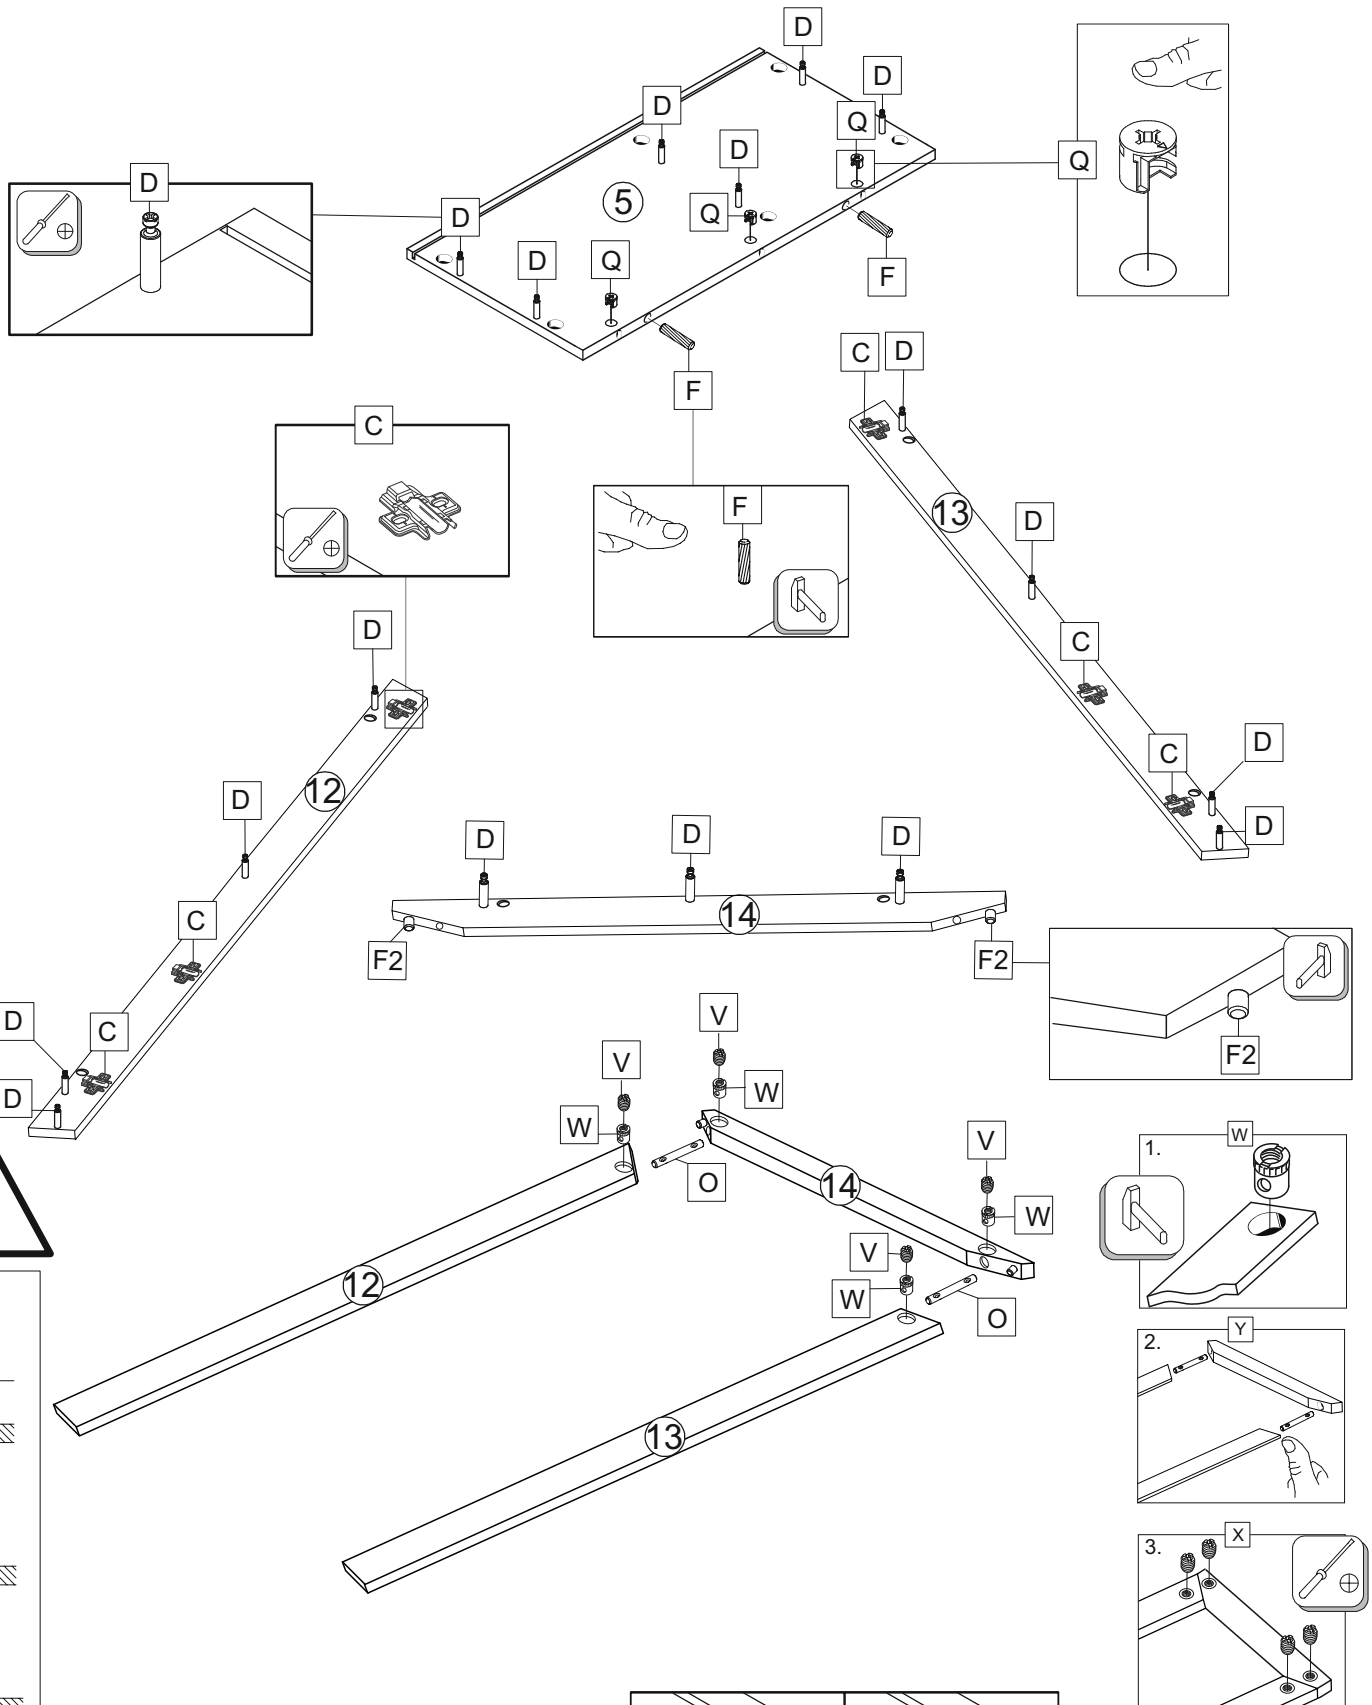

C	D	F	F2
x6	x17	x2	x2
Q	V	W	X
x3	x4	x4	x2

start

min

max